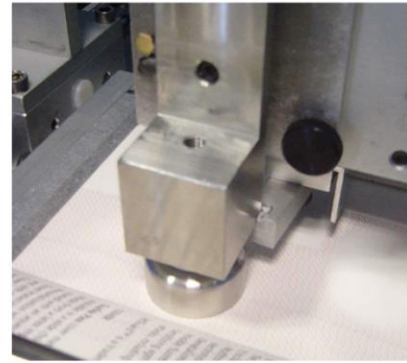

BGi085A: Impact stress

Norms: ISO 18745 (2018) 8.5 and ICAO V3.2 (2006) 5.5

ISO or ICAO test that realises impact (stamp) test. Follows ISO or ICAO norm (default program 1), but allows to **test further than the norm** (example : test zone of 5 x 5 cm)

Test for e-passports

(((**OPTION:**
Live antenna detection
for 1 passport