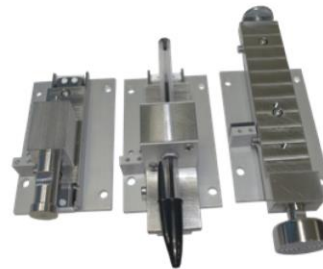

NEW DESIGN

OPTION:
**Live antenna detection
for 1 passport**

Features & description

The BGi085 is a single equipment that performs ISO or ICAO impact, pen and abrasion tests.

- Stand-alone equipment with screen touch interface (30 programs memorized)

Dimensions and weights

- Width: 560mm
- Depth: 480mm
- Height: 732mm
- Weight: 51kg

Facilities / Environmental conditions

- Power: 100-240V AC
- Frequency: 50-60Hz single phase
- Power consumption: 200W maximum
- Operating temperature: +10°C to +40°C